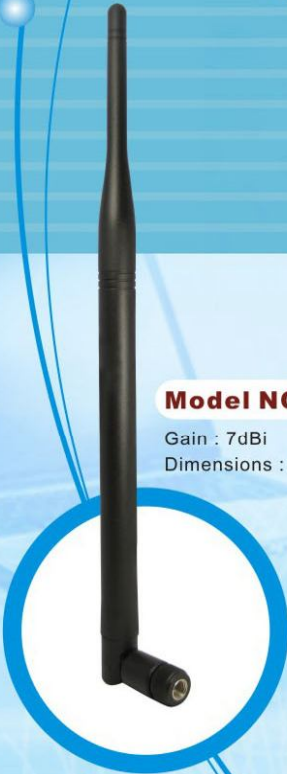

ANTENNAS

WIFI / UWB / WIMAX

Model NO. : 8282

Gain : 2dBi
Dimensions : 8.5 x Ø7.5

Model NO. : 8241

Gain : 2dBi
Dimensions : 108 x Ø8.0

Model NO. : 8144

Gain : 2dBi
Dimensions : 137 x Ø6

Model NO. : 8198

Gain : 7dBi
Dimensions : 265 x Ø7

Model NO. : 8151

Gain : 5dBi
Dimensions : 196.5 x Ø6

Model NO. : 8152

Gain : 3dBi
Dimensions : 144.5 x Ø6

MIMO Technology

Model NO. : 8620

Frequency Range : 2.4~2.4835GHz
Impedance : 50Ω
V.S.W.R : ≤2.0
Radiation : Omni
Gain : 2dBi
Polarization : Vertical / Horizontal
Dimensions : 170 x 22 x 7.2

SPECIFICATIONS

Item	WIFI	UWB	WIMAX
Frequency Range	2.4~2.4835GHz / 5.XGHz	2~11GHz	2.3~2.5GHz 2.5~2.7GHz 3.3~3.8GHz
V.S.W.R		≤2.0	
Impedance		50Ω	
Connertor	Re-SMA / I-PEX / Mini-PCI		
Application	Desktop Antenna / Wireless Projector / Wireless Printer / Wireless Router / VoIP / Access Point / Digital Home		